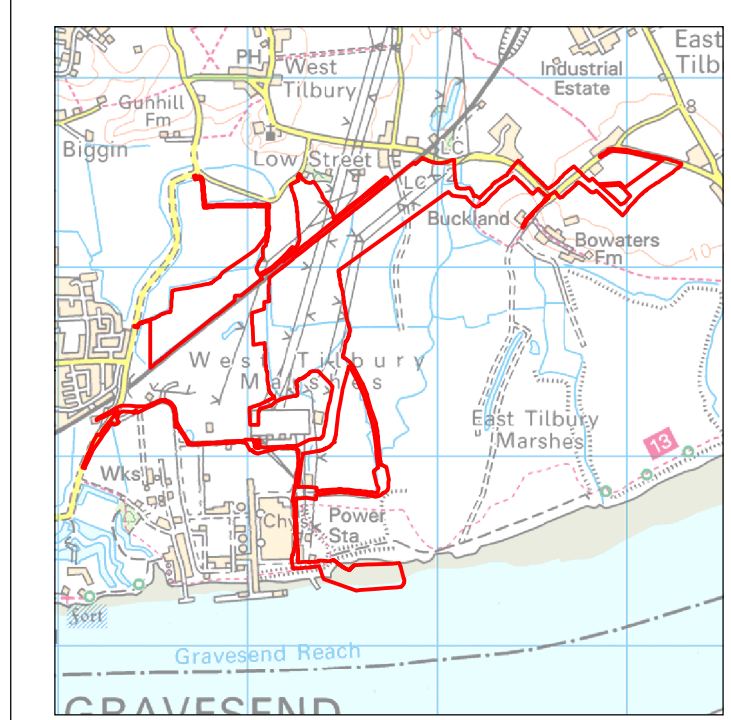

Legend

-  Order Limits
-  15km area of search
-  Listed Buildings
-  Registered Parks and Gardens
-  Scheduled Monument
-  Conservation Areas

Date: 14/04/2021
 Created by: CR
 Checked by: TD
 Doc no: 10872-0190-01
 Scale: A1@ 1:60,000
 Reference System: OSGB36
 Projection: BNG